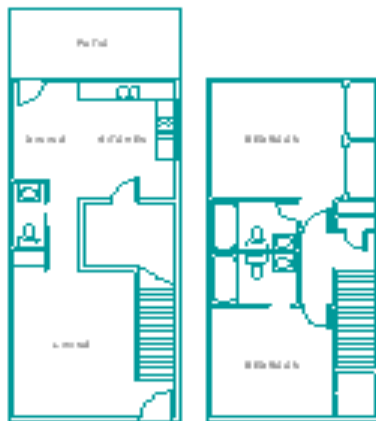

COBBLESTONE

1400 SOUTH 12TH

Offered By : K & S Properties

STUDIO • 2 BR, 2 1/2 BATH

FEATURES

- Individual central and air units (all electric)
- Full appliance package
 - Microwave
 - Frost-Free Refrigerator
 - Oven-Range
 - Dishwasher
 - Disposal
 - Washer/Dryer in Each Unit
- Approximately 1170 Sq. Ft.
- Full Size Vanity Mirrors
- Units View Interior Courtyard
- Pre-wired Telephone and Cablevision
- Ceiling Fan in Living Room
- Insulated Glass
- Carpeting and Vinyl and/or Ceramic Tile
- Extra Storage Space
- Private Enclosed Patios
- Built-In Bookcases